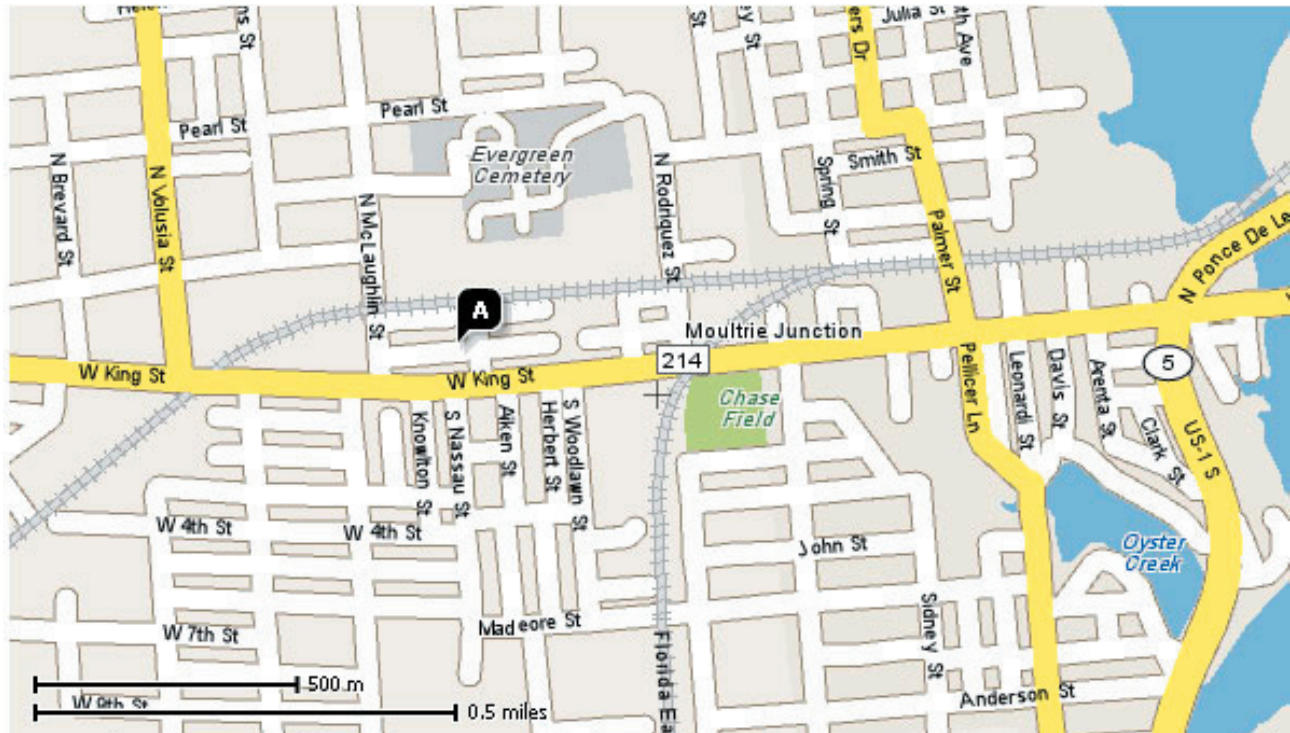

So Where and What is this sandwich Celebration?

This week is the Sandwich Anniversary. It is amazing what can happen when God is in something. So this is cause for celebration. On Wednesday the 28th we will be out at our normal time of 12:00 but the difference is we will have one big sandwich for everyone to share. I invite everyone who is available to come out, have lunch, share community, and see God at work in the community first hand. It is going to be a great time.

1. Take King St. West over US 1
2. Continue on West King over the first set of railroad tracks.
(if you go over a second set of railroad tracks you have gone too far)
3. Then make a RIGHT on N MCLAUGHLIN ST.
4. Then make Your first RIGHT which is CATHEDRAL PLACE
5. Continue down Cathedral about a block and there you are.